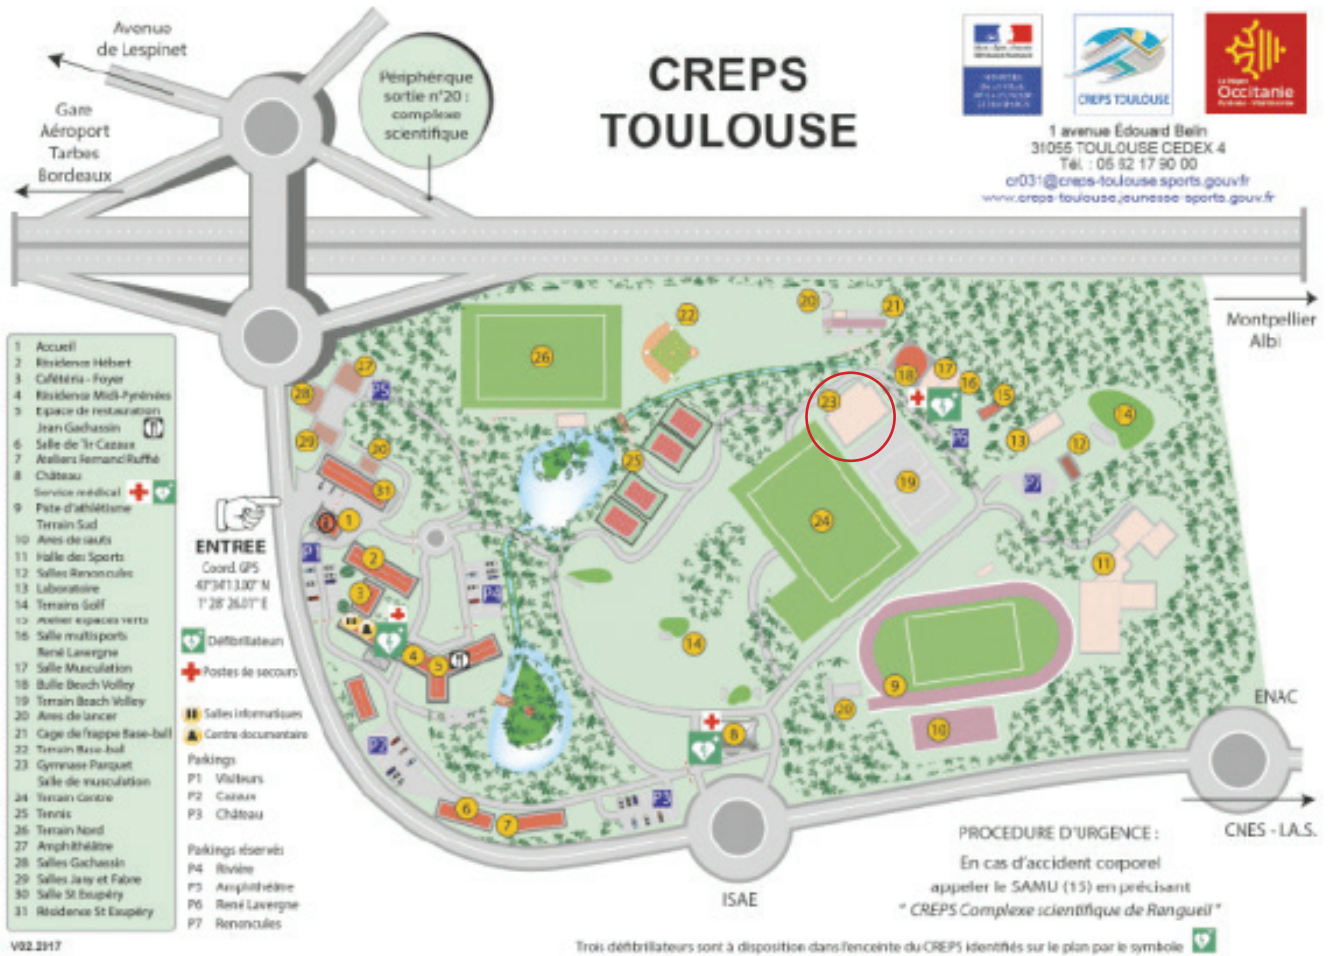

Saturday, Sunday and Monday morning will be dedicated to the study of 103 step hand form. On Monday afternoon, Yang family members will be able to attend the Tui Shou workshop (pushing hands) and implement Tai Chi energetic and martial principles with a partner. Hoping to have the pleasure of sharing this event with you,

*Thierry Huguet
Toulouse YCF Center Director*

ACCOMMODATION AND MEALS

SEMINAR LOCATION : TOULOUSE MONTAUDRAN SPORTING CENTER 1 Avenue Edouard Belin

2 and 4 persons rooms accommodation	PRIX
Night package (night+sheets/breakfast)	21,00
Catering	PRIX
Standard meal	9,50
buffet formula	13,00
«Business» buffet formula	18,50

PRACTICAL INFORMATION

LOCATION : TOULOUSE MONTAUDRAN SPORTING CENTER (CREPS) 1 Avenue Edouard Belin 31000

Toulouse

ACCES :

	Line	Direction	Bus Stop
by BUS	Line 27	Ramonville Métro	CREPS ONERA
from MATABIAU STATION	Line 27	Ramonville Métro	CREPS ONERA
From the AIRPORT (45 mn)	Line AERO Line 27	Matabiau Bus station Ramonville Métro	Connection Matabiau Station CREPS ONERA
By CAR	Exit N° 20	Complexe Scientifique de Rangueil	